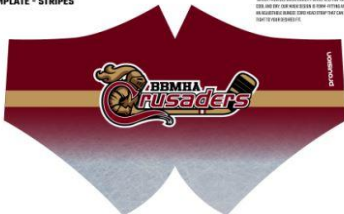

BAUER FLEX PANT

INCLUDES LOGO ON LEFT LEG

ADULT:	SM	MD	LG	XL	XXL
$55.00					
YOUTH:	XSM	SM	MD	LG	XL
$50.00					

NAME: _____ **$7.00**
NUMBER: _____ **$7.00**

2 LAYER MASK
TEMPLATE - STRIPES