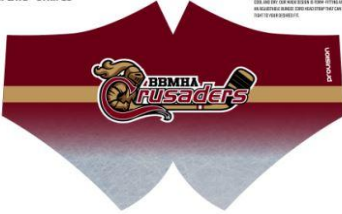

BLYTH-BRUSSELS CRUSADERS APPAREL

NAME:

PHONE:

TEAM WEAR

2 LAYER MASK
TEMPLATE - STRIPES

FEATURES

FACEMASK

SUBLIMATED

SIZES:	YTH	SM/MD	L/XL

PRICE: **$15.00**

ALL PRICES SUBJECT TO HST